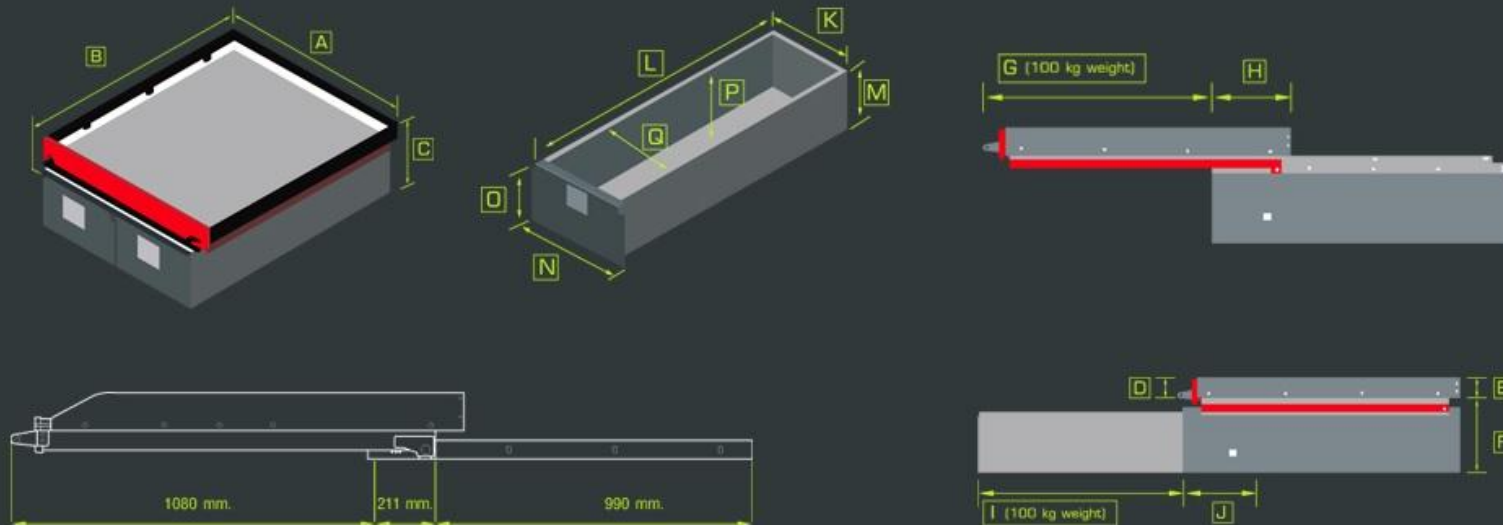

Truck Bed Slide; Pickup Bed Slide

Easy Loading and Access to Your Cargo

CB-800 Storage Drawer & Cargo Slide

Tool storage drawer, slides out the rear. Make better use of all the cargo space in your pick up. Build a tool cabinet with drawers to store everything you need when you're on the road.

Model	Dimension (mm.)																
	A	B	C	D	E	F	G	H	I	J	K	L	M	N	O	P	Q
CB-800-S-00	1280	1400	360	128	100	260	1045	355	1050	332	426	1372	168	511	198	155	386
CB-800-M-00	1128	1400	500	128	100	400	1045	355	1050	332	426	1372	308	511	338	295	386
CB-800-L-00	1128	1400	626	128	100	526	1045	355	1050	332	426	1372	434	511	464	421	386